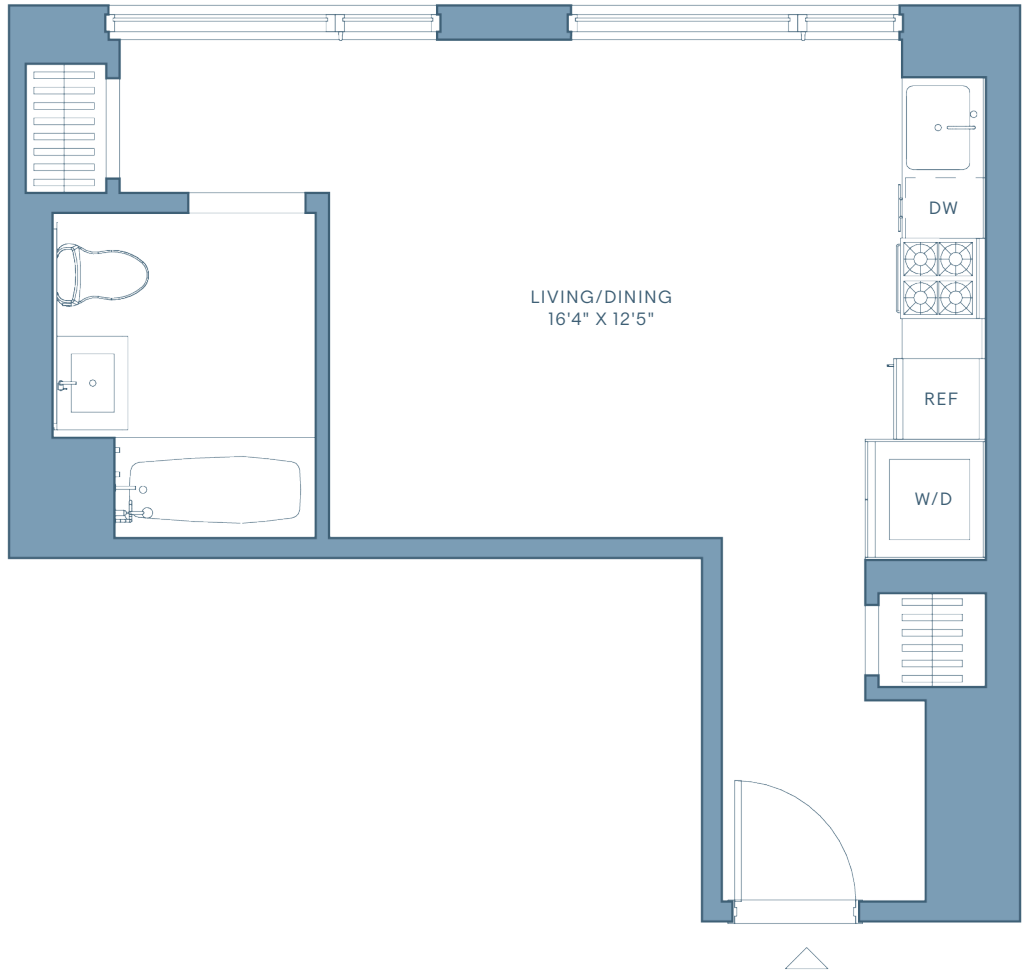

THE
GILROY

NEW YORK

RESIDENCE
A
—
FLOORS
20-32
—
STUDIO
1 BATHROOM

NOTES

232 E 54TH STREET NEW YORK NY 10022
212.232.0154 info@gilroyny.com
GILROYNY.COM

All dimensions are approximate and subject to normal construction variances and tolerances. Plans and dimensions may contain minor variations from floor to floor. Equal housing opportunity.