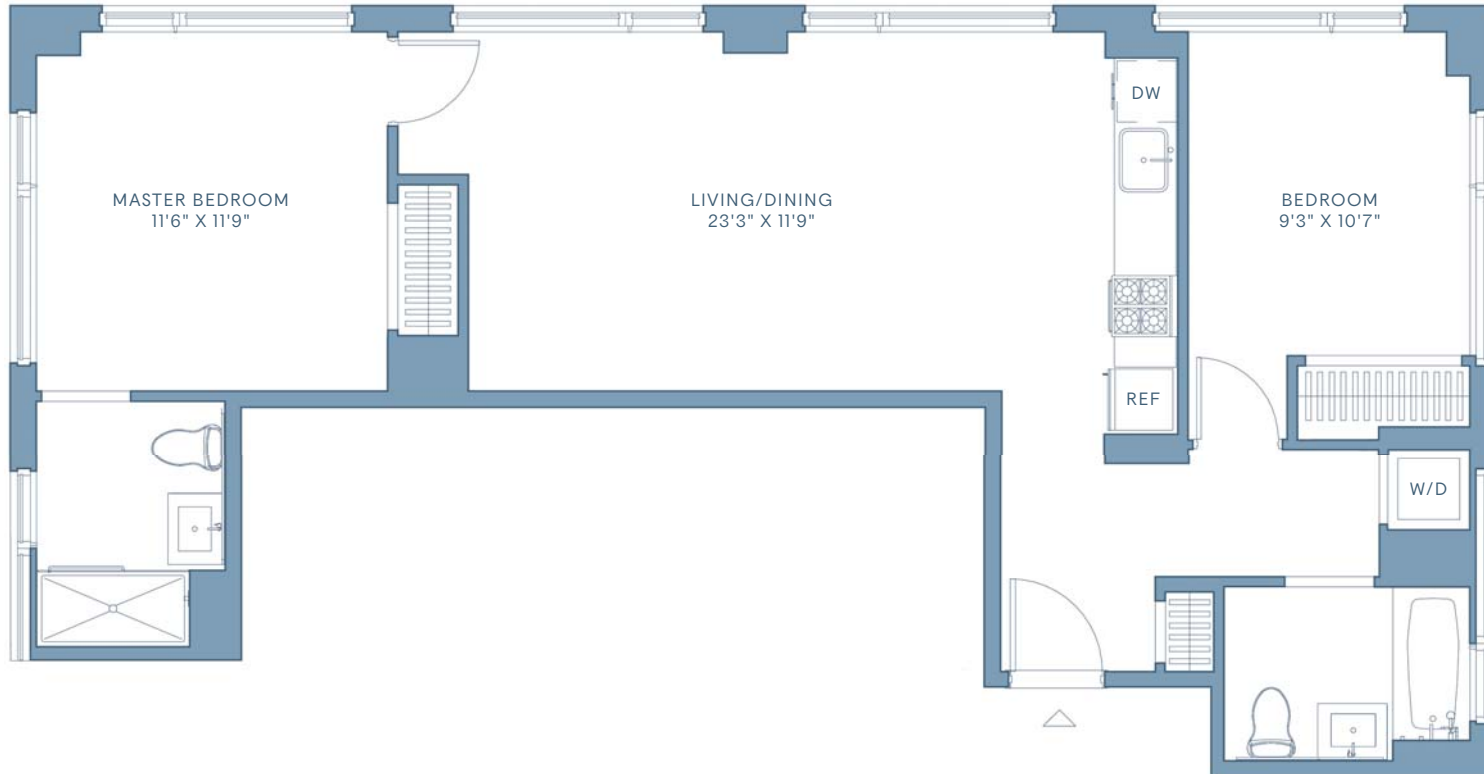

THE
GILROY
NEW YORK

RESIDENCE

A

FLOORS

33-37

2 BEDROOM
2 BATHROOM

NOTES

232 E 54TH STREET NEW YORK NY 10022
212.371.5050 info@gilroyny.com GILROYNY.COM

All dimensions are approximate and subject to normal construction variances and tolerances. Plans and dimensions may contain minor variations from floor to floor. Equal housing opportunity.