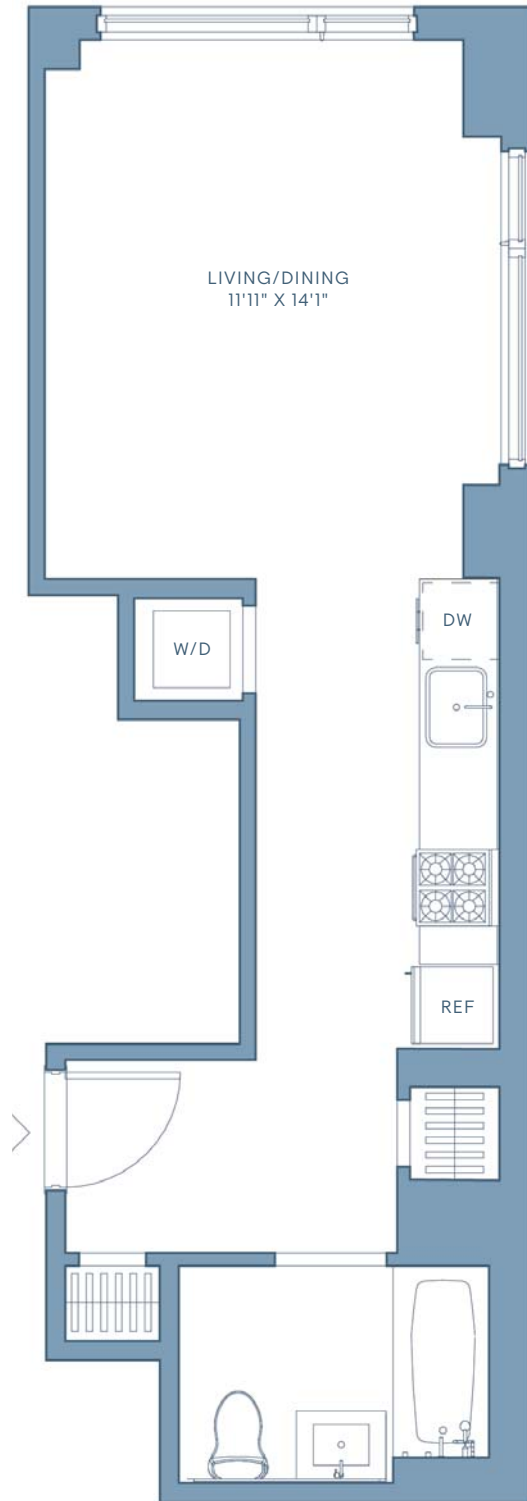

THE
GILROY
NEW YORK

RESIDENCE
D
—
FLOORS
6-9
—
STUDIO
1 BATHROOM

NOTES

---

232 E 54TH STREET NEW YORK NY 10022
212.371.5050 info@gilroyny.com
GILROYN.Y.COM