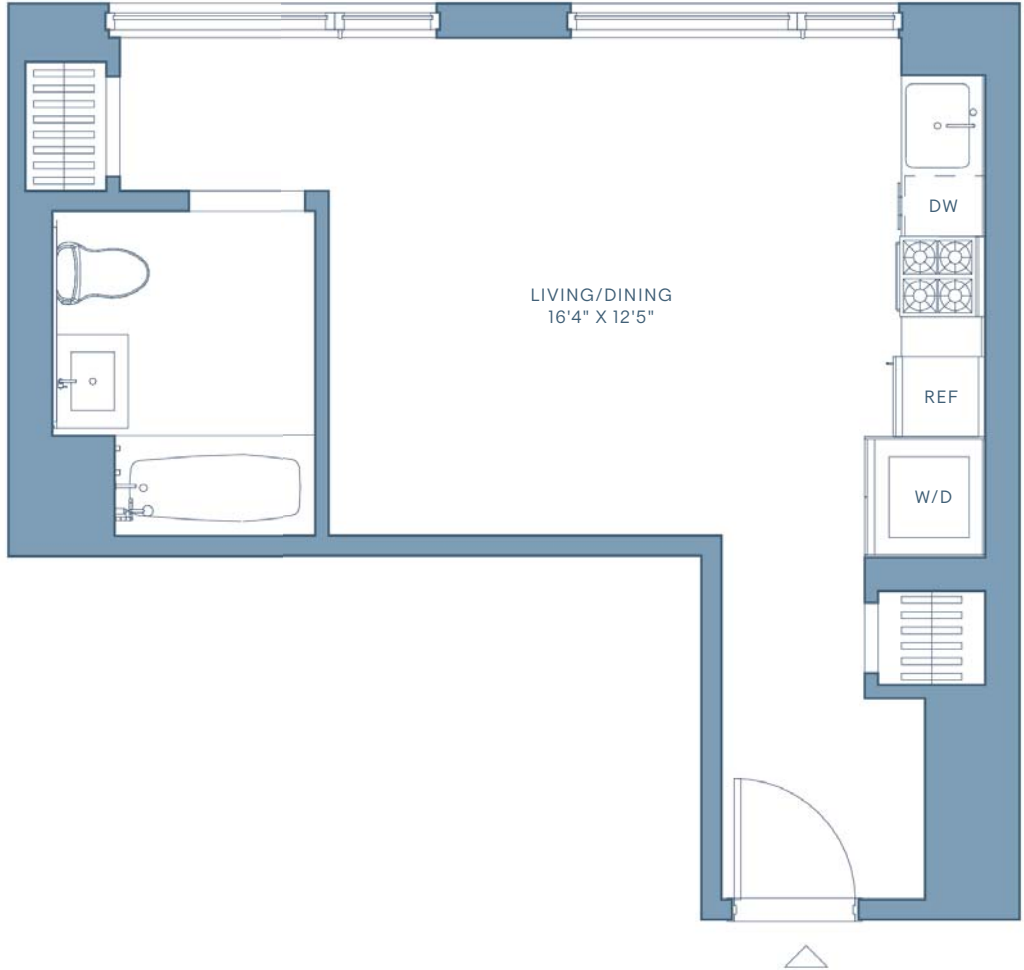

THE  
**GILROY**

NEW YORK

RESIDENCE  
**A**  
—  
FLOORS  
**20-32**  
—  
STUDIO  
1 BATHROOM

NOTES

---

---

---

---